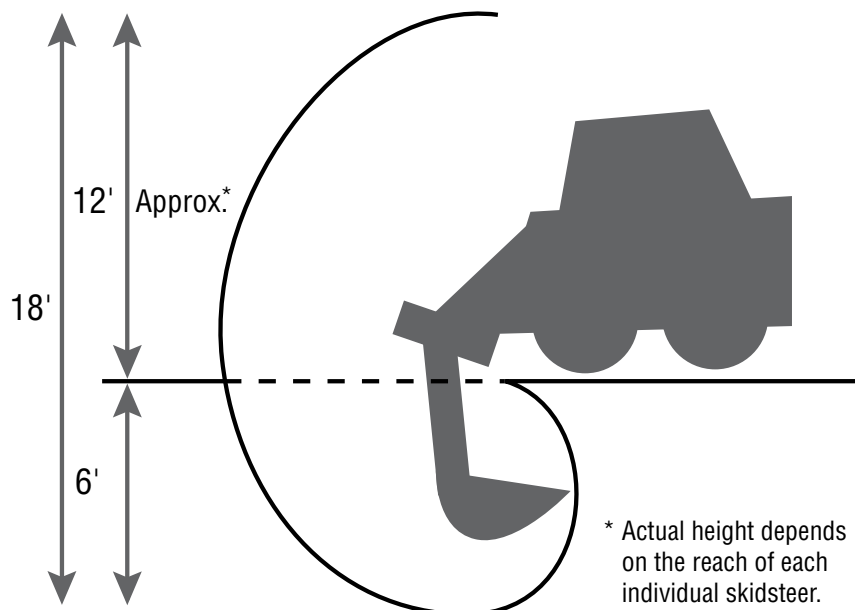

Dig deeper and faster.

HLA's Big Arm gives you the power to dig deeper, reach higher and reposition easily – without getting out of the cab. The Big Arm digs down 6 feet, making it ideal for most landscaping or light construction applications. Reaching up approx. 12' high*, also makes it simple to empty your bucket into a nearby wagon or truck. The hydraulic boom swings a full 140° allowing the operator to pick up or dump material on either side of the pit. For skidsteer owners, this means versatility like never before.

- Avoids the need for side stabilizers
- Grease fittings on all pivot points
- Brass bushings on key wear points
- Hydraulics are directly connected to the controls inside the skidsteer

Add a new level of versatility to your skidsteer with the powerful HLA Big Arm and you'll never have to leave your cab again. For more information and purchase details contact your authorized HLA dealer.