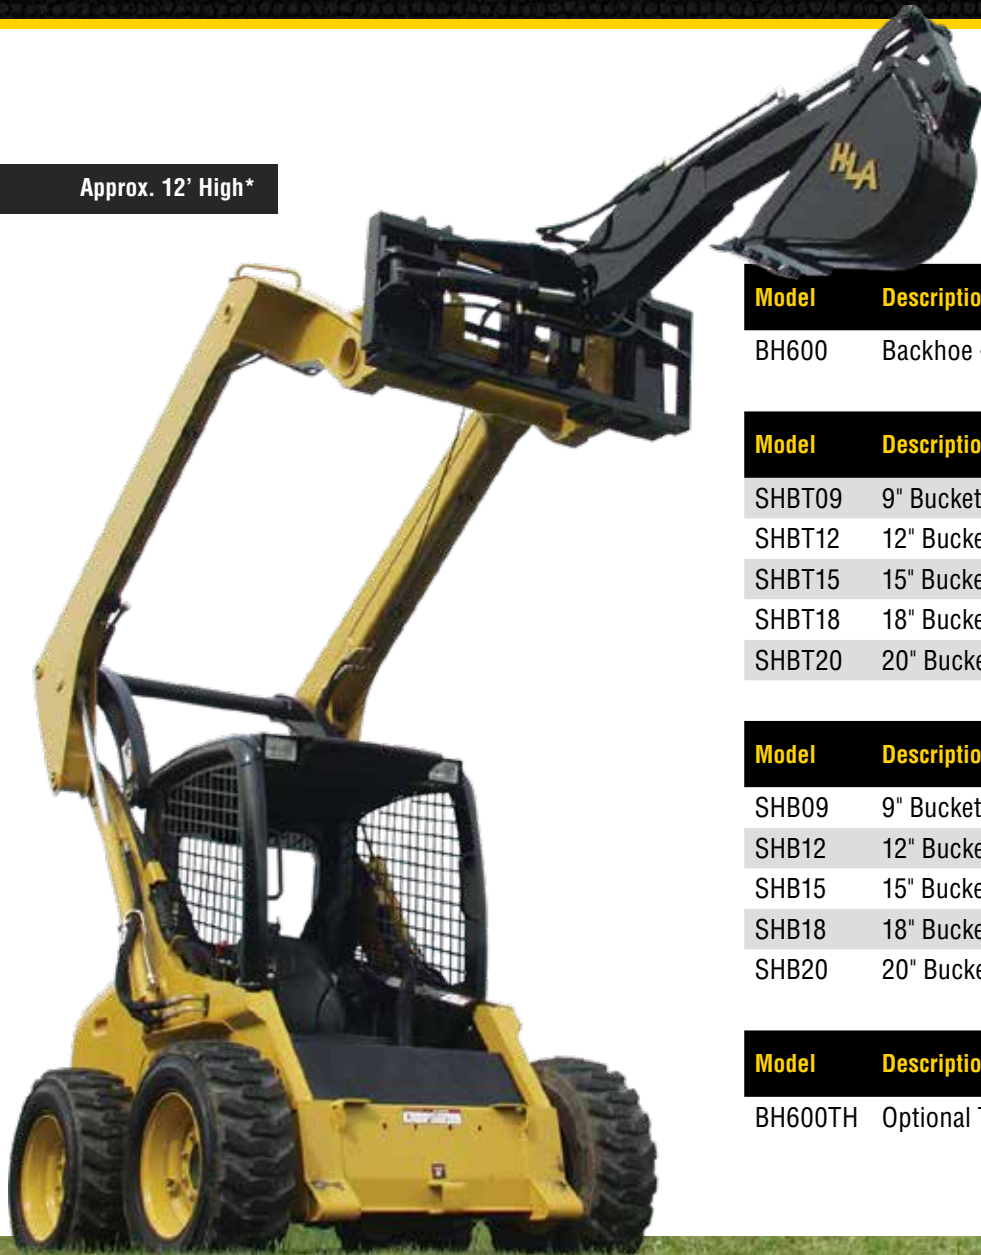

# Dig deeper and faster.

HLA's Big Arm gives you the power to dig deeper, reach higher and reposition easily – without getting out of the cab. The Big Arm digs down 6 feet, making it ideal for most landscaping or light construction applications. Reaching up approx. 12' high\*, also makes it simple to empty your bucket into a nearby wagon or truck. The hydraulic boom swings a full 140° allowing the operator to pick up or dump material on either side of the pit. For skidsteer owners, this means versatility like never before.

- Avoids the need for side stabilizers
- Grease fittings on all pivot points
- Brass bushings on key wear points
- Hydraulics are directly connected to the controls inside the skidsteer

Add a new level of versatility to your skidsteer with the powerful HLA Big Arm and you'll never have to leave your cab again. For more information and purchase details contact your authorized HLA dealer.

Approx. 12' High\*

Model	Description	Weight
BH600	Backhoe - Less Bucket	595 lbs

Model	Description	Weight
SHBT09	9" Bucket for Big Arm Backhoe c/w 3 Teeth	71 lbs
SHBT12	12" Bucket for Big Arm Backhoe c/w 3 Teeth	75 lbs
SHBT15	15" Bucket for Big Arm Backhoe c/w 4 Teeth	81 lbs
SHBT18	18" Bucket for Big Arm Backhoe c/w 4 Teeth	85 lbs
SHBT20	20" Bucket for Big Arm Backhoe c/w 4 Teeth	87 lbs

Model	Description	Weight
BH600TH	Optional Thumb For Big Arm Backhoe	78 lbs

140° Range