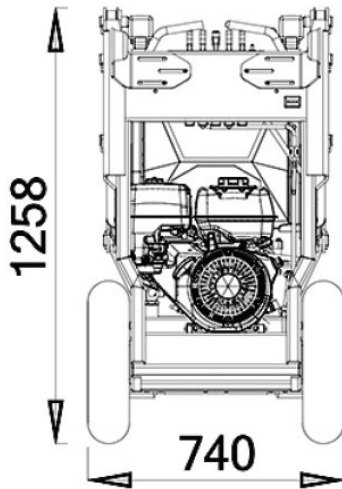

## Standard set-up

23995.00

- Type of Engine: HONDA GX390
- Capacity (kW/Hp): 8.7/11.7
- Start up: electric
- Displacement cm<sup>3</sup>/ number of cylinders: 389/1
- Revolutions per minute (rpm): 3600
- Cooling: air cooled
- Fuel/ fuel tank capacity(l): petrol (Euro95)/ 6
- Drive system: Hydraulic 4WD wheel motors
- Speed (km/h): 0-6 (proportional)
- Hydraulic drive system (l/min - bar): 21,6 - 200
- Hydraulic tank capacity (l): 44
- Wheels: 4.00-8 Tractor tires
- Electrical system (V): 12
- Battery capacity(Ah): 45
- Braking system: Hydraulic with 4 wheel motors
- Steering: Skid Steering
- Lifting capacity (Kg): 265
- Traction force (Kg): 400
- Breakout force (Kg): 330
- Dimensions (L mm x W mm x H mm): 1525x740x1258
- Auxilliary Hydraulics included
- Laterale protection included
- Side 30Kg counterweights included
- Weight (Kg): 630