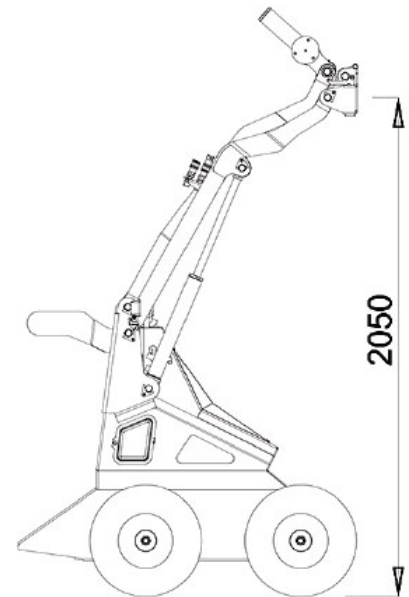

## Standard set-up

23995.00

- Type of Engine: HONDA GX390
- Capacity (kW/Hp): 8.7/11.7
- Start up: electric
- Displacement cm<sup>3</sup>/ number of cylinders: 389/1
- Revolutions per minute (rpm): 3600
- Cooling: air cooled
- Fuel/ fuel tank capacity(l): petrol (Euro95)/ 6
- Drive system: Hydraulic 4WD wheel motors
- Speed (km/h): 0-6 (proportional)
- Hydraulic drive system (l/min - bar): 21,6 - 200
- Hydraulic tank capacity (l): 44
- Wheels: 4.00-8 Tractor tires
- Electrical system (V): 12
- Battery capacity(Ah): 45
- Braking system: Hydraulic with 4 wheel motors
- Steering: Skid Steering
- Lifting capacity (Kg): 265
- Traction force (Kg): 400
- Breakout force (Kg): 330
- Dimensions (L mm x W mm x H mm): 1525x740x1258
- Auxilliary Hydraulics included
- Laterale protection included
- Side 30Kg counterweights included
- Weight (Kg): 630