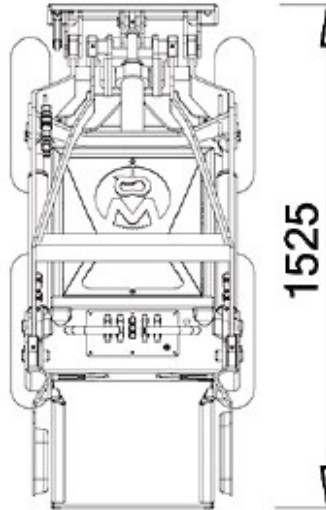

## Standard set-up

23995.00

- Type of Engine: HONDA GX390
- Capacity (kW/Hp): 8.7/11.7
- Start up: electric
- Displacement cm<sup>3</sup>/ number of cylinders: 389/1
- Revolutions per minute (rpm): 3600
- Cooling: air cooled
- Fuel/ fuel tank capacity(l): petrol (Euro95)/ 6
- Drive system: Hydraulic 4WD wheel motors
- Speed (km/h): 0-6 (proportional)
- Hydraulic drive system (l/min - bar): 21,6 - 200
- Hydraulic tank capacity (l): 44
- Wheels: 4.00-8 Tractor tires
- Electrical system (V): 12
- Battery capacity(Ah): 45
- Braking system: Hydraulic with 4 wheel motors
- Steering: Skid Steering
- Lifting capacity (Kg): 265
- Traction force (Kg): 400
- Breakout force (Kg): 330
- Dimensions (L mm x W mm x H mm): 1525x740x1258
- Auxilliary Hydraulics included
- Laterale protection included
- Side 30Kg counterweights included
- Weight (Kg): 630