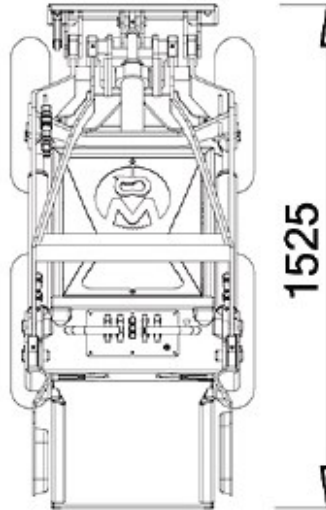

- Type of Engine: KUBOTA Z602 - E4B
- Capacity (kW/Hp): 10,9 / 14,8
- Start up: electric
- Displacement cm³/ number of cylinders: 599/2
- Revolutions per minute (rpm): 3200
- Cooling: liquid cooled
- Fuel/ fuel tank capacity(l): diesel/ 25
- Drive system: Hydraulic 4WD wheel motors
- Speed (km/h): 0-6 (proportional)
- Hydraulic drive system (l/min - bar): 25,6 - 200
- Hydraulic tank capacity (l): 25
- Standard wheels: 23x8.50-12 Skid
- Electrical system (V): 12
- Battery capacity(Ah): 45
- Braking system: Hydraulic with 4 wheel motors
- Steering: Skid Steering
- Lifting capacity (Kg): 340 (with counterweights)
- Traction force (Kg): 420 (with counterweights)
- Breakout force (Kg): 330
- Dimensions (L mm x W mm x H mm): 1525x975x1258
- Auxillary hydraulics included
- Intergrated counterweight included
- Weight (Kg): 684

* Model available also with remote control.