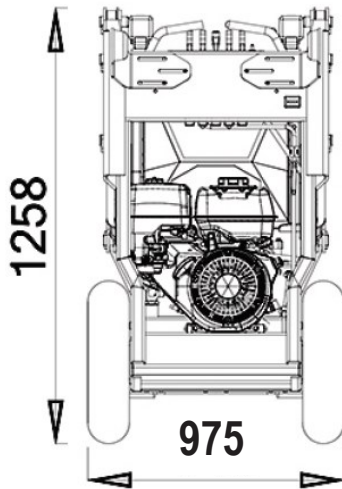

- Type of Engine: KUBOTA Z602 - E4B
- Capacity (kW/Hp): 10,9 / 14,8
- Start up: electric
- Displacement cm³/ number of cylinders: 599/2
- Revolutions per minute (rpm): 3200
- Cooling: liquid cooled
- Fuel/ fuel tank capacity(l): diesel/ 25
- Drive system: Hydraulic 4WD wheel motors
- Speed (km/h): 0-6 (proportional)
- Hydraulic drive system (l/min - bar): 25,6 - 200
- Hydraulic tank capacity (l): 25
- Standard wheels: 23x8.50-12 Skid
- Electrical system (V): 12
- Battery capacity(Ah): 45
- Braking system: Hydraulic with 4 wheel motors
- Steering: Skid Steering
- Lifting capacity (Kg): 340 (with counterweights)
- Traction force (Kg): 420 (with counterweights)
- Breakout force (Kg): 330
- Dimensions (L mm x W mm x H mm): 1525x975x1258
- Auxillary hydraulics included
- Intergrated counterweight included
- Weight (Kg): 684

* Model available also with remote control.