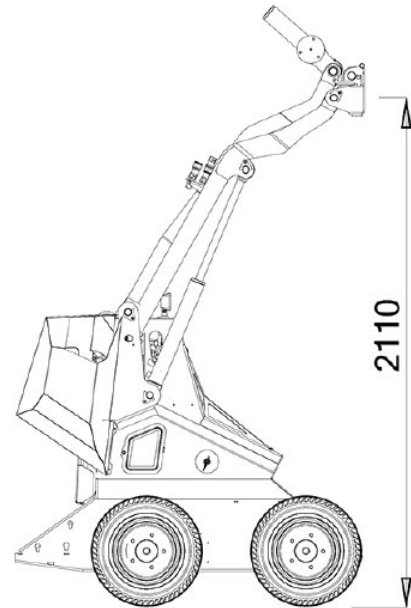

- Type of Engine: KUBOTA Z602 - E4B
- Capacity (kW/Hp): 10,9 / 14,8
- Start up: electric
- Displacement cm³/ number of cylinders: 599/2
- Revolutions per minute (rpm): 3200
- Cooling: liquid cooled
- Fuel/ fuel tank capacity(l): diesel/ 25
- Drive system: Hydraulic 4WD wheel motors
- Speed (km/h): 0-6 (proportional)
- Hydraulic drive system (l/min - bar): 25,6 - 200
- Hydraulic tank capacity (l): 25
- Standard wheels: 23x8.50-12 Skid
- Electrical system (V): 12
- Battery capacity(Ah): 45
- Braking system: Hydraulic with 4 wheel motors
- Steering: Skid Steering
- Lifting capacity (Kg): 340 (with counterweights)
- Traction force (Kg): 420 (with counterweights)
- Breakout force (Kg): 330
- Dimensions (L mm x W mm x H mm): 1525x975x1258
- Auxillary hydraulics included
- Intergrated counterweight included
- Weight (Kg): 684

* Model available also with remote control.