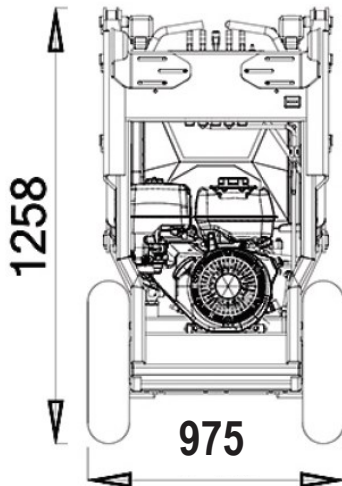

SSQ 22 PROSERIES

S S Q 2 2 0 0 0 1

UNIforce DISTRIBUTION

Price

27 995.00

Standard set-up

- Type of Engine: HONDA HGX690
- Capacity (kW/Hp): 16,5 / 22,1
- Start up: electric
- Displacement cm3/ number of cylinders: 688/2
- Revolutions per minute (rpm): 3600
- Cooling: air cooled
- Fuel/ fuel tank capacity(l): petrol (Euro95)/ 15
- Drive system: Hydraulic 4WD wheel motors
- Speed (km/h): 0-7 (proportional)
- Hydraulic drive system (l/min - bar): 35 - 200
- Hydraulic tank capacity (l): 44
- Standard wheels: Turf Tires 18x8.5-10 \*not the same as picture ( all trac)
- Electrical system (V): 12
- Battery capacity(Ah): 45
- Braking system: Hydraulic with 4 wheel motors
- Steering: Skid Steering
- Lifting capacity (Kg): 350 (with counterweights)
- Traction force (Kg): 500 (with counterweights)
- Breakout force (Kg): 330
- Dimensions (L mm x W mm x H mm): 1525x975x1258
- Auxilliary hydraulics included
- Intergrated counterweight included
- Weight (Kg): 630