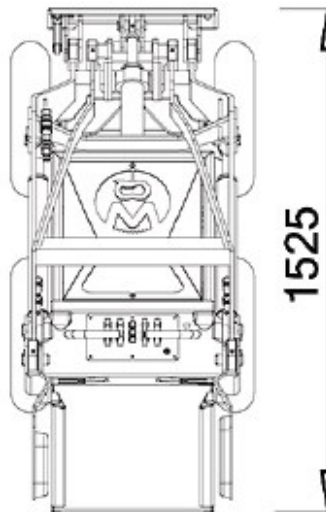

SSQ 22 PROSERIES

S S Q 2 2 0 0 0 1

UNIforce DISTRIBUTION

Price

27 995.00

Standard set-up

- Type of Engine: HONDA HGX690
- Capacity (kW/Hp): 16,5 / 22,1
- Start up: electric
- Displacement cm3/ number of cylinders: 688/2
- Revolutions per minute (rpm): 3600
- Cooling: air cooled
- Fuel/ fuel tank capacity(l): petrol (Euro95)/ 15
- Drive system: Hydraulic 4WD wheel motors
- Speed (km/h): 0-7 (proportional)
- Hydraulic drive system (l/min - bar): 35 - 200
- Hydraulic tank capacity (l): 44
- Standard wheels: Turf Tires 18x8.5-10 \*not the same as picture ( all trac)
- Electrical system (V): 12
- Battery capacity(Ah): 45
- Braking system: Hydraulic with 4 wheel motors
- Steering: Skid Steering
- Lifting capacity (Kg): 350 (with counterweights)
- Traction force (Kg): 500 (with counterweights)
- Breakout force (Kg): 330
- Dimensions (L mm x W mm x H mm): 1525x975x1258
- Auxilliary hydraulics included
- Intergrated counterweight included
- Weight (Kg): 630