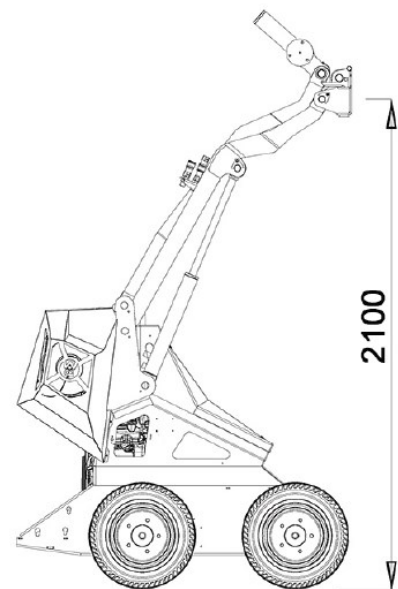

SSQ 22 PROSERIES

S S Q 2 2 0 0 0 1

UNIforce DISTRIBUTION

Price

27 995.00

Standard set-up

- Type of Engine: HONDA HGX690
- Capacity (kW/Hp): 16,5 / 22,1
- Start up: electric
- Displacement cm3/ number of cylinders: 688/2
- Revolutions per minute (rpm): 3600
- Cooling: air cooled
- Fuel/ fuel tank capacity(l): petrol (Euro95)/ 15
- Drive system: Hydraulic 4WD wheel motors
- Speed (km/h): 0-7 (proportional)
- Hydraulic drive system (l/min - bar): 35 - 200
- Hydraulic tank capacity (l): 44
- Standard wheels: Turf Tires 18x8.5-10 \*not the same as picture ( all trac)
- Electrical system (V): 12
- Battery capacity(Ah): 45
- Braking system: Hydraulic with 4 wheel motors
- Steering: Skid Steering
- Lifting capacity (Kg): 350 (with counterweights)
- Traction force (Kg): 500 (with counterweights)
- Breakout force (Kg): 330
- Dimensions (L mm x W mm x H mm): 1525x975x1258
- Auxilliary hydraulics included
- Intergrated counterweight included
- Weight (Kg): 630