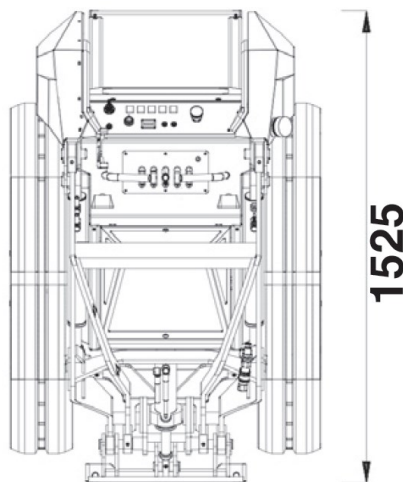

(579) 630-1272 info@uniforcedistribution.com

Prices subject to change without prior notice