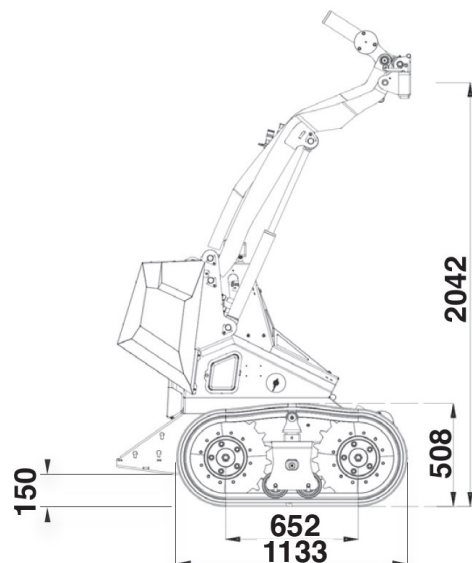

(579) 630-1272 info@uniforcedistribution.com

Prices subject to change without prior notice