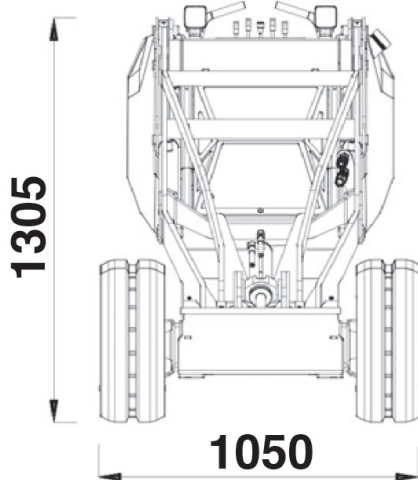

(579) 630-1272 info@uniforcedistribution.com

Prices subject to change without prior notice