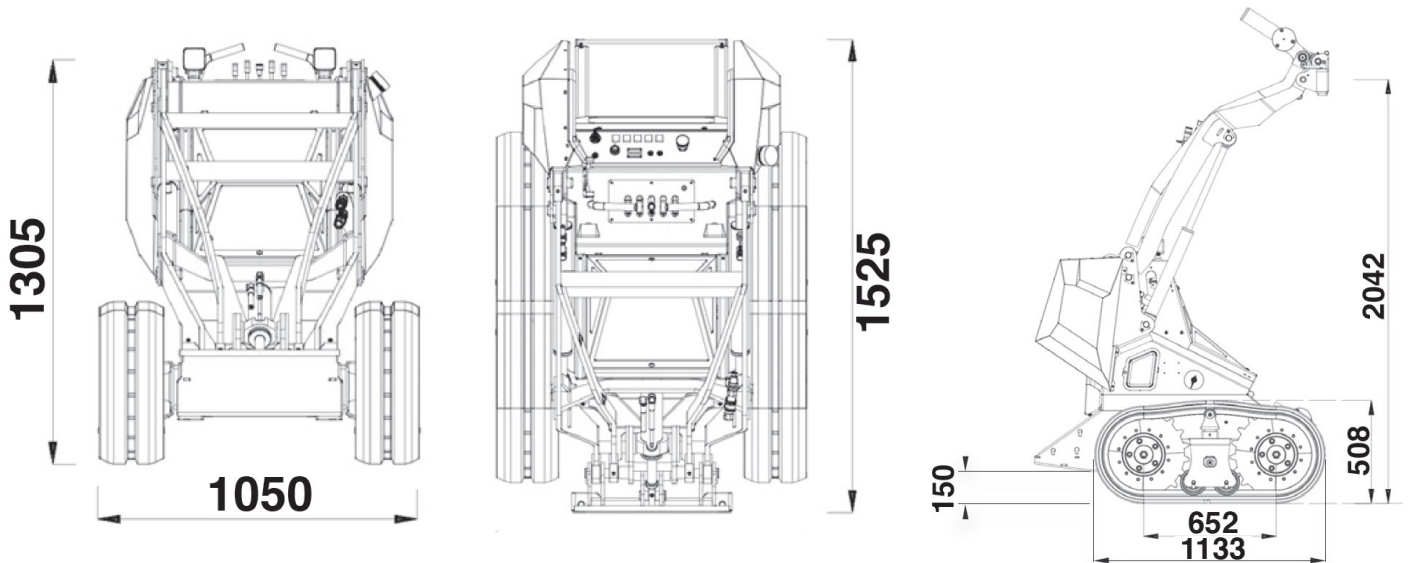

Type of Engine: KUBOTA Z602 - E4B
Capacity (kW/Hp): 10,9 / 14,8
Start up: electric
Displacement cm³/ number of cylinders: 599/2
Revolutions per minute (rpm): 3200
Cooling: liquid cooled
Fuel/ fuel tank capacity(l): diesel/ 25
Drive system: Hydraulic 4WD wheel motors
Speed (km/h): 0-6 (proportional)
Hydraulic drive system (l/min - bar): 25,6 - 200
Hydraulic tank capacity (l): 25
Standard wheels: 180 mm Rubber Tracks
Electrical system (V): 12
Battery capacity(Ah): 45
Braking system: Hydraulic with 4 wheel motors
Steering: Skid Steering
Lifting capacity (Kg): 340 (with counterweights)
Traction force (Kg): 420 (with counterweights)
Breakout force (Kg): 330
Dimensions (L mm x W mm x H mm): 1525x1050x1305
Auxilliary hydraulics included
Weight (Kg): 884

* Model available also with remote control.