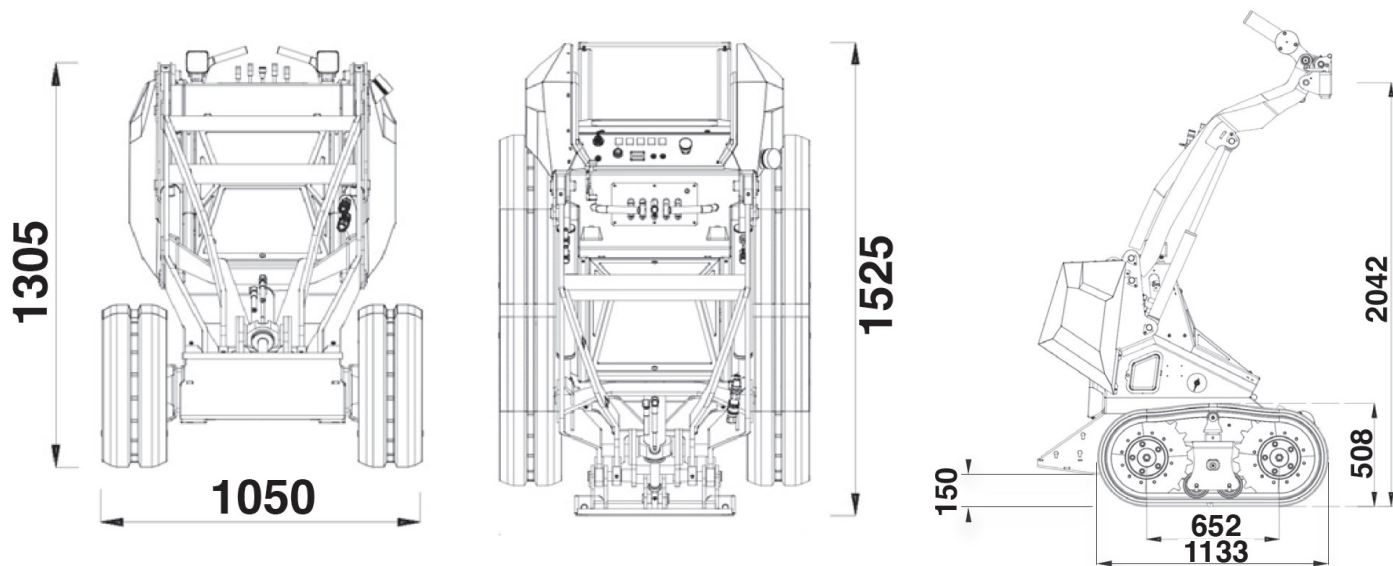

(579) 630-1272 info@uniforcedistribution.com

Prices subject to change without prior notice