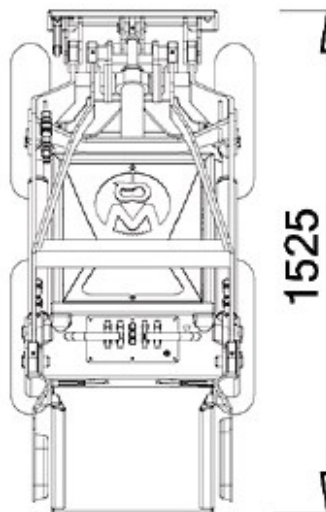

## Standard set-up

26 500.00

Type of Engine: HONDA GX390  
 Capacity (kW/Hp): 8.7/11.7  
 Start up: electric  
 Displacement cm<sup>3</sup>/ number of cylinders: 389/1  
 Revolutions per minute (rpm): 3600  
 Cooling: air cooled  
 Fuel/ fuel tank capacity(l): petrol (Euro95)/ 6  
 Drive system: Hydraulic 4WD wheel motors  
 Speed (km/h): 0-6 (proportional)  
 Hydraulic drive system (l/min - bar): 21,6 - 200  
 Hydraulic tank capacity (l): 44  
 Wheels: 4.00-8 Tractor tires  
 Electrical system (V): 12  
 Battery capacity(Ah): 45  
 Braking system: Hydraulic with 4 wheel motors  
 Steering: Skid Steering  
 Lifting capacity (Kg): 265  
 Traction force (Kg): 400  
 Breakout force (Kg): 330  
 Dimensions (L mm x W mm x H mm): 1525x740x1258  
 Auxilliary Hydraulics included  
 Laterale protection included  
 Side 30Kg counterweights included  
 Weight (Kg): 630