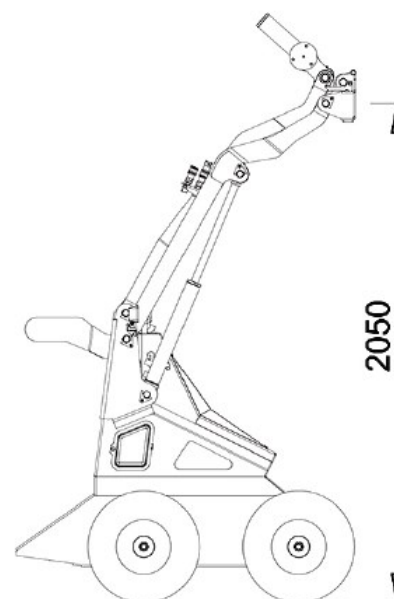

## Standard set-up

26 500.00

Type of Engine: HONDA GX390  
 Capacity (kW/Hp): 8.7/11.7  
 Start up: electric  
 Displacement cm<sup>3</sup>/ number of cylinders: 389/1  
 Revolutions per minute (rpm): 3600  
 Cooling: air cooled  
 Fuel/ fuel tank capacity(l): petrol (Euro95)/ 6  
 Drive system: Hydraulic 4WD wheel motors  
 Speed (km/h): 0-6 (proportional)  
 Hydraulic drive system (l/min - bar): 21,6 - 200  
 Hydraulic tank capacity (l): 44  
 Wheels: 4.00-8 Tractor tires  
 Electrical system (V): 12  
 Battery capacity(Ah): 45  
 Braking system: Hydraulic with 4 wheel motors  
 Steering: Skid Steering  
 Lifting capacity (Kg): 265  
 Traction force (Kg): 400  
 Breakout force (Kg): 330  
 Dimensions (L mm x W mm x H mm): 1525x740x1258  
 Auxilliary Hydraulics included  
 Laterale protection included  
 Side 30Kg counterweights included  
 Weight (Kg): 630