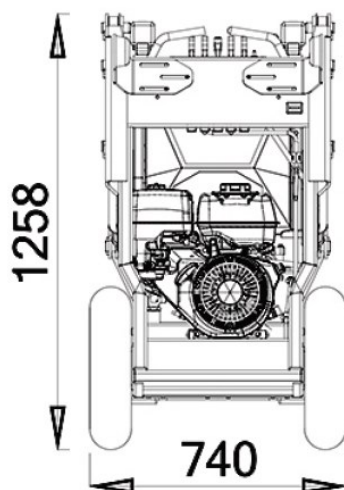

## Standard set-up

26 500.00

Type of Engine: HONDA GX390  
 Capacity (kW/Hp): 8.7/11.7  
 Start up: electric  
 Displacement cm<sup>3</sup>/ number of cylinders: 389/1  
 Revolutions per minute (rpm): 3600  
 Cooling: air cooled  
 Fuel/ fuel tank capacity(l): petrol (Euro95)/ 6  
 Drive system: Hydraulic 4WD wheel motors  
 Speed (km/h): 0-6 (proportional)  
 Hydraulic drive system (l/min - bar): 21,6 - 200  
 Hydraulic tank capacity (l): 44  
 Wheels: 4.00-8 Tractor tires  
 Electrical system (V): 12  
 Battery capacity(Ah): 45  
 Braking system: Hydraulic with 4 wheel motors  
 Steering: Skid Steering  
 Lifting capacity (Kg): 265  
 Traction force (Kg): 400  
 Breakout force (Kg): 330  
 Dimensions (L mm x W mm x H mm): 1525x740x1258  
 Auxilliary Hydraulics included  
 Laterale protection included  
 Side 30Kg counterweights included  
 Weight (Kg): 630