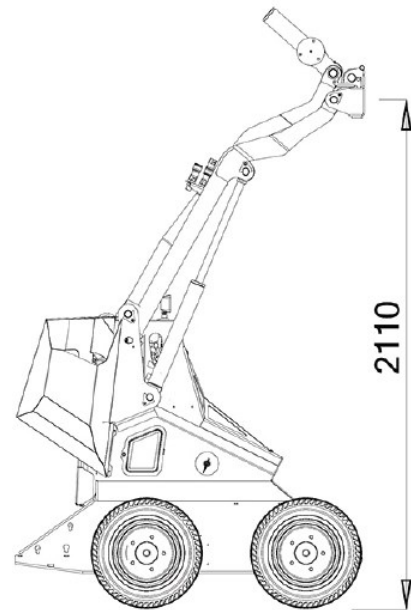

- Type of Engine: KUBOTA Z602 - E4B
- Capacity (kW/Hp): 10,9 / 14,8
- Start up: electric
- Displacement cm³/ number of cylinders: 599/2
- Revolutions per minute (rpm): 3200
- Cooling: liquid cooled
- Fuel/ fuel tank capacity(l): diesel/ 25
- Drive system: Hydraulic 4WD wheel motors
- Speed (km/h): 0-6 (proportional)
- Hydraulic drive system (l/min - bar): 25,6 - 200
- Hydraulic tank capacity (l): 25
- Standard wheels: 23x8.50-12 Skid
- Electrical system (V): 12
- Battery capacity(Ah): 45
- Braking system: Hydraulic with 4 wheel motors
- Steering: Skid Steering
- Lifting capacity (Kg): 340 (with counterweights)
- Traction force (Kg): 420 (with counterweights)
- Breakout force (Kg): 330
- Dimensions (L mm x W mm x H mm): 1525x975x1258
- Auxiliary hydraulics included
- Integrated counterweight included
- Weight (Kg): 684

* Model available also with remote control.