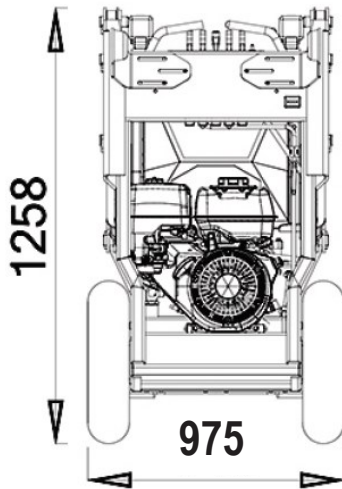

- Type of Engine: KUBOTA Z602 - E4B
- Capacity (kW/Hp): 10,9 / 14,8
- Start up: electric
- Displacement cm³/ number of cylinders: 599/2
- Revolutions per minute (rpm): 3200
- Cooling: liquid cooled
- Fuel/ fuel tank capacity(l): diesel/ 25
- Drive system: Hydraulic 4WD wheel motors
- Speed (km/h): 0-6 (proportional)
- Hydraulic drive system (l/min - bar): 25,6 - 200
- Hydraulic tank capacity (l): 25
- Standard wheels: 23x8.50-12 Skid
- Electrical system (V): 12
- Battery capacity(Ah): 45
- Braking system: Hydraulic with 4 wheel motors
- Steering: Skid Steering
- Lifting capacity (Kg): 340 (with counterweights)
- Traction force (Kg): 420 (with counterweights)
- Breakout force (Kg): 330
- Dimensions (L mm x W mm x H mm): 1525x975x1258
- Auxiliary hydraulics included
- Integrated counterweight included
- Weight (Kg): 684

* Model available also with remote control.