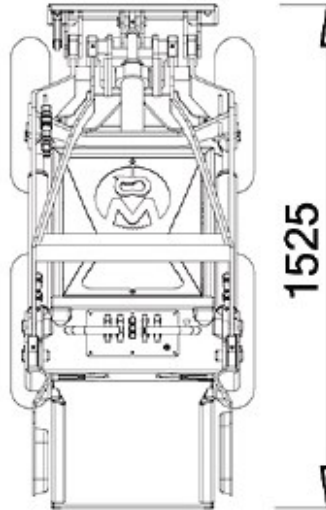

- Type of Engine: KUBOTA Z602 - E4B
- Capacity (kW/Hp): 10,9 / 14,8
- Start up: electric
- Displacement cm³/ number of cylinders: 599/2
- Revolutions per minute (rpm): 3200
- Cooling: liquid cooled
- Fuel/ fuel tank capacity(l): diesel/ 25
- Drive system: Hydraulic 4WD wheel motors
- Speed (km/h): 0-6 (proportional)
- Hydraulic drive system (l/min - bar): 25,6 - 200
- Hydraulic tank capacity (l): 25
- Standard wheels: 23x8.50-12 Skid
- Electrical system (V): 12
- Battery capacity(Ah): 45
- Braking system: Hydraulic with 4 wheel motors
- Steering: Skid Steering
- Lifting capacity (Kg): 340 (with counterweights)
- Traction force (Kg): 420 (with counterweights)
- Breakout force (Kg): 330
- Dimensions (L mm x W mm x H mm): 1525x975x1258
- Auxiliary hydraulics included
- Integrated counterweight included
- Weight (Kg): 684

* Model available also with remote control.