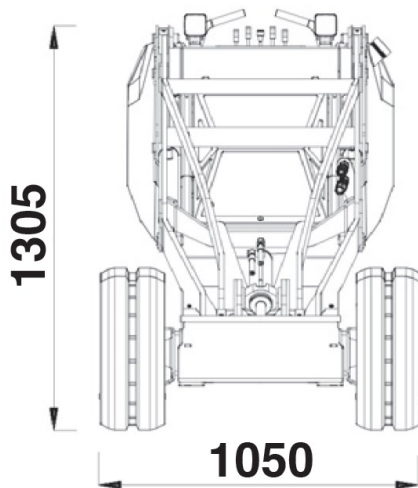

(579) 630-1272 info@uniforcedistribution.com

Prices subject to change without prior notice