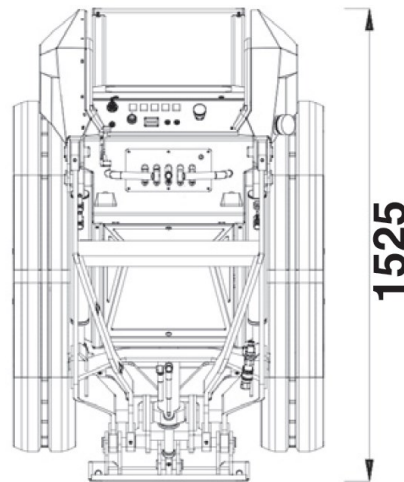

(579) 630-1272 info@uniforcedistribution.com

Prices subject to change without prior notice