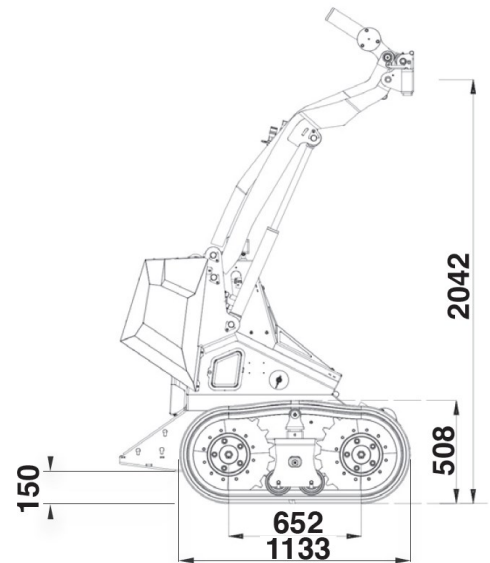

(579) 630-1272 info@uniforcedistribution.com

Prices subject to change without prior notice