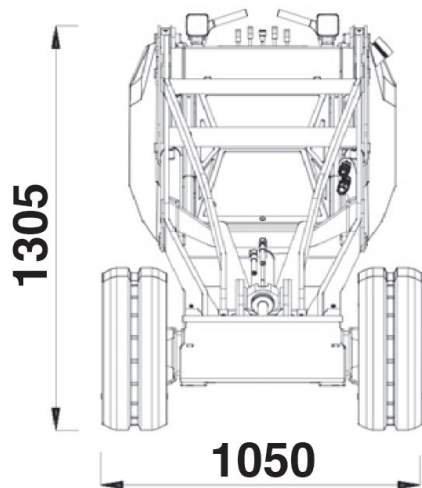

(579) 630-1272 info@uniforcedistribution.com

Prices subject to change without prior notice

Transport to final destination not included