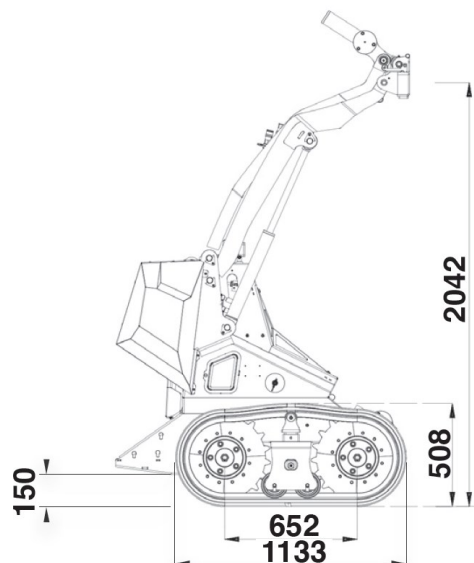

WX 22 **PROSERIES**

Price

W X 2 2 0 0 0 0 1

UNIforce DISTRIBUTION

Standard set-up

35 900.00

Type of Engine: HONDA HGX690
 Capacity (kW/Hp): 16,5 / 22,1
 Start up: electric
 Displacement cm3/ number of cylinders: 688/2
 Revolutions per minute (rpm): 3600
 Cooling: air cooled
 Fuel/ fuel tank capacity(l): petrol (Euro95)/ 15
 Drive system: Hydraulic 4WD wheel motors
 Speed (km/h): 0-7 (proportional)
 Hydraulic drive system (l/min - bar): 35 - 200
 Hydraulic tank capacity (l): 44
 Standard wheels: 180 mm Rubber Tracks
 Electrical system (V): 12
 Battery capacity(Ah): 45
 Braking system: Hydraulic with 4 wheel motors
 Steering: Skid Steering
 Lifting capacity (Kg): 350 (with counterweights)
 Traction force (Kg): 500 (with counterweights)
 Breakout force (Kg): 330
 Dimensions (L mm x W mm x H mm): 1525x1050x1305
 Auxilliary hydraulics included

Weight (Kg): 830

(579) 630-1272 info@uniforcedistribution.com

Prices subject to change without prior notice

Transport to final destination not included