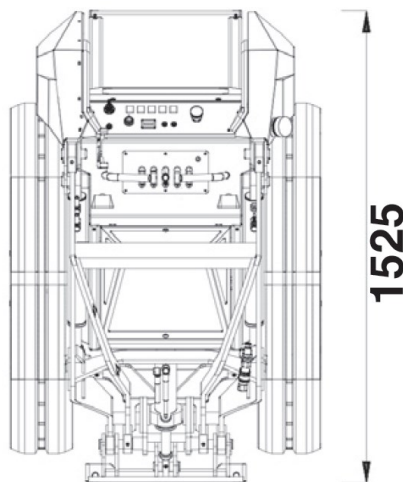

(579) 630-1272 info@uniforcedistribution.com

Prices subject to change without prior notice

Transport to final destination not included