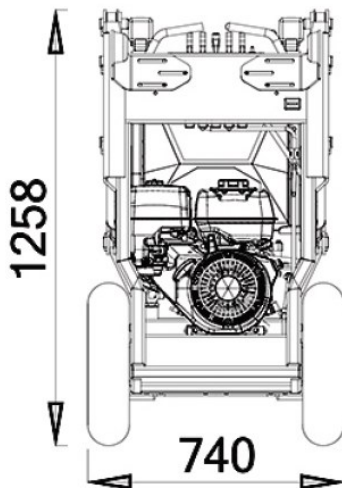

Price list 2023

SSQ11 COUNTRY

Price

S S Q 1 1 0 0 0 C

Standard set-up

28 900.00

- _____ Type of Engine: HONDA GX390
- _____ Capacity (kW/Hp): 8.7/11.7
- _____ Start up: electric
- _____ Displacement cm3/ number of cylinders: 389/1
- _____ Revolutions per minute (rpm): 3600
- _____ Cooling: air cooled
- _____ Fuel/ fuel tank capacity(l): petrol (Euro95)/ 6
- _____ Drive system: Hydraulic 4WD wheel motors
- _____ Speed (km/h): 0-6 (proportional)
- _____ Hydraulic drive system (l/min - bar): 21,6 - 200
- _____ Hydraulic tank capacity (l): 44
- _____ Standard wheels: 4.00x8 Tractor
- _____ Electrical system (V): 12
- _____ Battery capacity(Ah): 45
- _____ Braking system: Hydraulic with 4 wheel motors
- _____ Steering: Skid Steering
- _____ Lifting capacity (Kg): 280 (with counterweights)
- _____ Traction force (Kg): 420 (with counterweights)
- _____ Breakout force (Kg): 330
- _____ Dimensions (L mm x W mm x H mm): 1525x740x1258
- _____ Weight (Kg): 600
- _____ Auxiliary Hydraulics Included
- _____ Laterale protection Included
- _____ Side 30Kg Counterweights Included