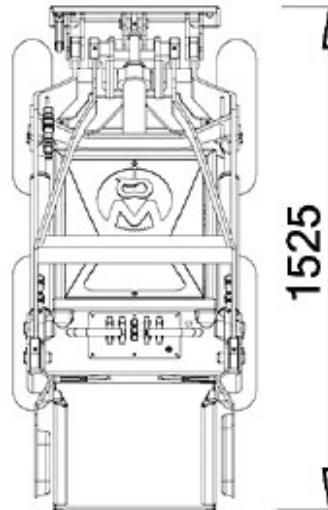

Price list 2023

SSQ11 COUNTRY

Price

S S Q 1 1 0 0 0 C

Standard set-up

28 900.00

- _____ Type of Engine: HONDA GX390
- _____ Capacity (kW/Hp): 8.7/11.7
- _____ Start up: electric
- _____ Displacement cm3/ number of cylinders: 389/1
- _____ Revolutions per minute (rpm): 3600
- _____ Cooling: air cooled
- _____ Fuel/ fuel tank capacity(l): petrol (Euro95)/ 6
- _____ Drive system: Hydraulic 4WD wheel motors
- _____ Speed (km/h): 0-6 (proportional)
- _____ Hydraulic drive system (l/min - bar): 21,6 - 200
- _____ Hydraulic tank capacity (l): 44
- _____ Standard wheels: 4.00x8 Tractor
- _____ Electrical system (V): 12
- _____ Battery capacity(Ah): 45
- _____ Braking system: Hydraulic with 4 wheel motors
- _____ Steering: Skid Steering
- _____ Lifting capacity (Kg): 280 (with counterweights)
- _____ Traction force (Kg): 420 (with counterweights)
- _____ Breakout force (Kg): 330
- _____ Dimensions (L mm x W mm x H mm): 1525x740x1258
- _____ Weight (Kg): 600
- _____ Auxiliary Hydraulics Included
- _____ Laterale protection Included
- _____ Side 30Kg Counterweights Included