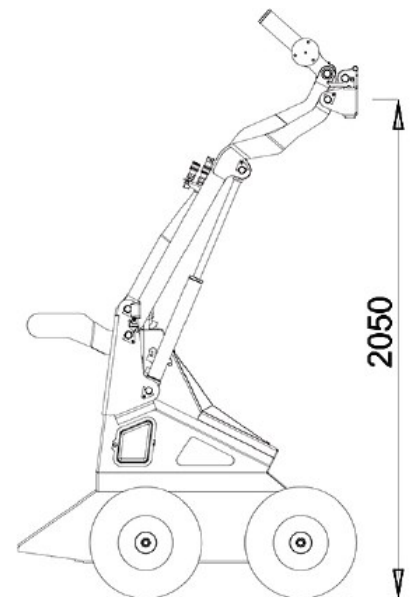

Price list 2023

SSQ11 COUNTRY

Price

S S Q 1 1 0 0 0 C

Standard set-up

28 900.00

- _____ Type of Engine: HONDA GX390
- _____ Capacity (kW/Hp): 8.7/11.7
- _____ Start up: electric
- _____ Displacement cm3/ number of cylinders: 389/1
- _____ Revolutions per minute (rpm): 3600
- _____ Cooling: air cooled
- _____ Fuel/ fuel tank capacity(l): petrol (Euro95)/ 6
- _____ Drive system: Hydraulic 4WD wheel motors
- _____ Speed (km/h): 0-6 (proportional)
- _____ Hydraulic drive system (l/min - bar): 21,6 - 200
- _____ Hydraulic tank capacity (l): 44
- _____ Standard wheels: 4.00x8 Tractor
- _____ Electrical system (V): 12
- _____ Battery capacity(Ah): 45
- _____ Braking system: Hydraulic with 4 wheel motors
- _____ Steering: Skid Steering
- _____ Lifting capacity (Kg): 280 (with counterweights)
- _____ Traction force (Kg): 420 (with counterweights)
- _____ Breakout force (Kg): 330
- _____ Dimensions (L mm x W mm x H mm): 1525x740x1258
- _____ Weight (Kg): 600
- _____ Auxiliary Hydraulics Included
- _____ Laterale protection Included
- _____ Side 30Kg Counterweights Included