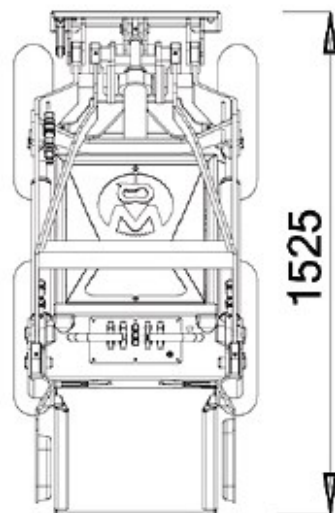

SSQ15 D

Price

S S Q 1 5 0 0 0 1

Standard set-up

36 900.00

* Model available also with remote control.

Type of Engine: KUBOTA Z602 - E4B
 Capacity (kW/Hp): 10,9 / 14,8
 Start up: electric
 Displacement cm3/ number of cylinders: 599/2
 Revolutions per minute (rpm): 3200
 Cooling: liquid cooled
 Fuel/ fuel tank capacity(l): diesel/ 25
 Drive system: Hydraulic 4WD wheel motors
 Speed (km/h): 0-6 (proportional)
 Hydraulic drive system (l/min - bar): 25,6 - 200
 Hydraulic tank capacity (l): 25
 Standard wheels: 23x8.50-12 Skid
 Electrical system (V): 12
 Battery capacity(Ah): 45
 Braking system: Hydraulic with 4 wheel motors
 Steering: Skid Steering
 Lifting capacity (Kg): 340 (with counterweights)
 Traction force (Kg): 420 (with counterweights)
 Breakout force (Kg): 330
 Dimensions (L mm x W mm x H mm): 1525x975x1258
 Weight (Kg): 684
 Auxiliary Hydraulics Included
 Integrated Counterweight included