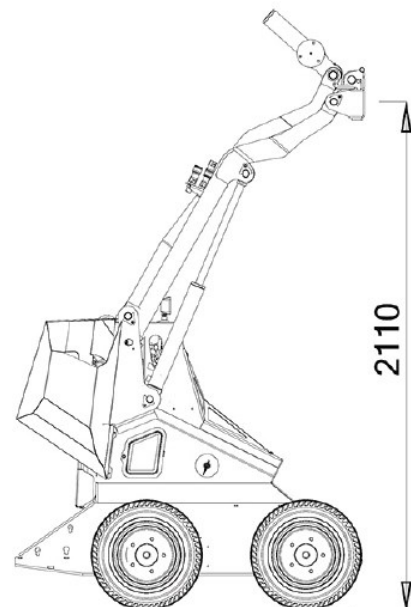

SSQ15 D

Price

S S Q 1 5 0 0 0 1

Standard set-up

36 900.00

* Model available also with remote control.

Type of Engine: KUBOTA Z602 - E4B
 Capacity (kW/Hp): 10,9 / 14,8
 Start up: electric
 Displacement cm3/ number of cylinders: 599/2
 Revolutions per minute (rpm): 3200
 Cooling: liquid cooled
 Fuel/ fuel tank capacity(l): diesel/ 25
 Drive system: Hydraulic 4WD wheel motors
 Speed (km/h): 0-6 (proportional)
 Hydraulic drive system (l/min - bar): 25,6 - 200
 Hydraulic tank capacity (l): 25
 Standard wheels: 23x8.50-12 Skid
 Electrical system (V): 12
 Battery capacity(Ah): 45
 Braking system: Hydraulic with 4 wheel motors
 Steering: Skid Steering
 Lifting capacity (Kg): 340 (with counterweights)
 Traction force (Kg): 420 (with counterweights)
 Breakout force (Kg): 330
 Dimensions (L mm x W mm x H mm): 1525x975x1258
 Weight (Kg): 684
 Auxiliary Hydraulics Included
 Integrated Counterweight included