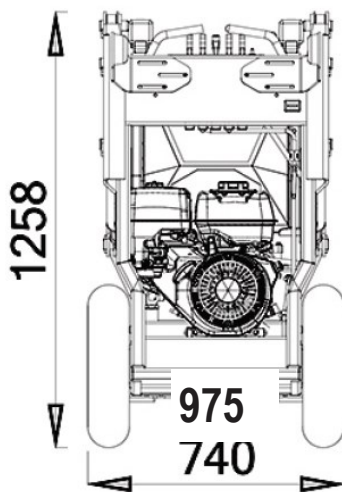

SSQ15 D

Price

S S Q 1 5 0 0 0 1

Standard set-up

36 900.00

* Model available also with remote control.

Type of Engine: KUBOTA Z602 - E4B
 Capacity (kW/Hp): 10,9 / 14,8
 Start up: electric
 Displacement cm3/ number of cylinders: 599/2
 Revolutions per minute (rpm): 3200
 Cooling: liquid cooled
 Fuel/ fuel tank capacity(l): diesel/ 25
 Drive system: Hydraulic 4WD wheel motors
 Speed (km/h): 0-6 (proportional)
 Hydraulic drive system (l/min - bar): 25,6 - 200
 Hydraulic tank capacity (l): 25
 Standard wheels: 23x8.50-12 Skid
 Electrical system (V): 12
 Battery capacity(Ah): 45
 Braking system: Hydraulic with 4 wheel motors
 Steering: Skid Steering
 Lifting capacity (Kg): 340 (with counterweights)
 Traction force (Kg): 420 (with counterweights)
 Breakout force (Kg): 330
 Dimensions (L mm x W mm x H mm): 1525x975x1258
 Weight (Kg): 684
 Auxiliary Hydraulics Included
 Integrated Counterweight included