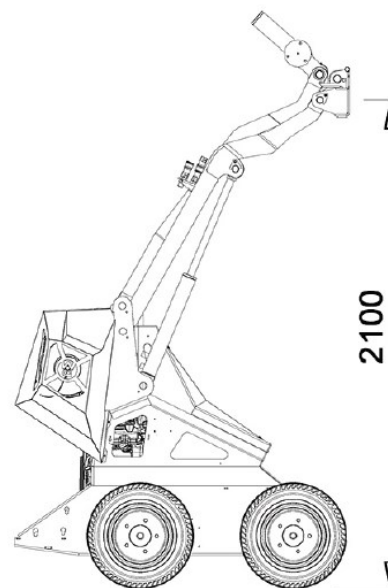

## SSQ 22

S S Q 2 2 0 0 0 1

### Standard set-up

- Type of Engine: HONDA HGX690
- Capacity (kW/Hp): 16,5 / 22,1
- Start up: electric
- Displacement cm3/ number of cylinders: 688/2
- Revolutions per minute (rpm): 3600
- Cooling: air cooled
- Fuel/ fuel tank capacity(l): petrol (Euro95)/ 15
- Drive system: Hydraulic 4WD wheel motors
- Speed (km/h): 0-7 (proportional)
- Hydraulic drive system (l/min - bar): 35 - 200
- Hydraulic tank capacity (l): 44
- Standard wheels: 22X1 1.00-8 All Trac
- Electrical system (V): 12
- Battery capacity(Ah): 45
- Braking system: Hydraulic with 4 wheel motors
- Steering: Skid Steering
- Lifting capacity (Kg): 350 (with counterweights)
- Traction force (Kg): 500 (with counterweights)
- Breakout force (Kg): 330
- Dimensions (L mm x W mm x H mm): 1525x975x1258
- Weight (Kg): 630
- Auxiliary Hydraulics included
- Integrated Counterweight included