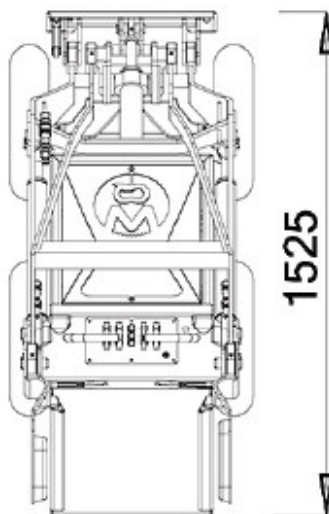

## SSQ 22

S S Q 2 2 0 0 0 1

### Standard set-up

- Type of Engine: HONDA HGX690
- Capacity (kW/Hp): 16,5 / 22,1
- Start up: electric
- Displacement cm3/ number of cylinders: 688/2
- Revolutions per minute (rpm): 3600
- Cooling: air cooled
- Fuel/ fuel tank capacity(l): petrol (Euro95)/ 15
- Drive system: Hydraulic 4WD wheel motors
- Speed (km/h): 0-7 (proportional)
- Hydraulic drive system (l/min - bar): 35 - 200
- Hydraulic tank capacity (l): 44
- Standard wheels: 22X1 1.00-8 All Trac
- Electrical system (V): 12
- Battery capacity(Ah): 45
- Braking system: Hydraulic with 4 wheel motors
- Steering: Skid Steering
- Lifting capacity (Kg): 350 (with counterweights)
- Traction force (Kg): 500 (with counterweights)
- Breakout force (Kg): 330
- Dimensions (L mm x W mm x H mm): 1525x975x1258
- Weight (Kg): 630
- Auxiliary Hydraulics included
- Integrated Counterweight included