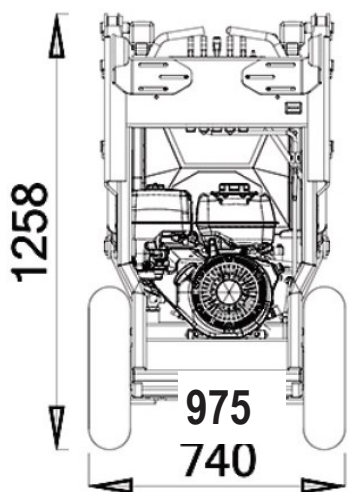

## SSQ 22

S S Q 2 2 0 0 0 1

### Standard set-up

- Type of Engine: HONDA HGX690
- Capacity (kW/Hp): 16,5 / 22,1
- Start up: electric
- Displacement cm3/ number of cylinders: 688/2
- Revolutions per minute (rpm): 3600
- Cooling: air cooled
- Fuel/ fuel tank capacity(l): petrol (Euro95)/ 15
- Drive system: Hydraulic 4WD wheel motors
- Speed (km/h): 0-7 (proportional)
- Hydraulic drive system (l/min - bar): 35 - 200
- Hydraulic tank capacity (l): 44
- Standard wheels: 22X1 1.00-8 All Trac
- Electrical system (V): 12
- Battery capacity(Ah): 45
- Braking system: Hydraulic with 4 wheel motors
- Steering: Skid Steering
- Lifting capacity (Kg): 350 (with counterweights)
- Traction force (Kg): 500 (with counterweights)
- Breakout force (Kg): 330
- Dimensions (L mm x W mm x H mm): 1525x975x1258
- Weight (Kg): 630
- Auxiliary Hydraulics included
- Integrated Counterweight included