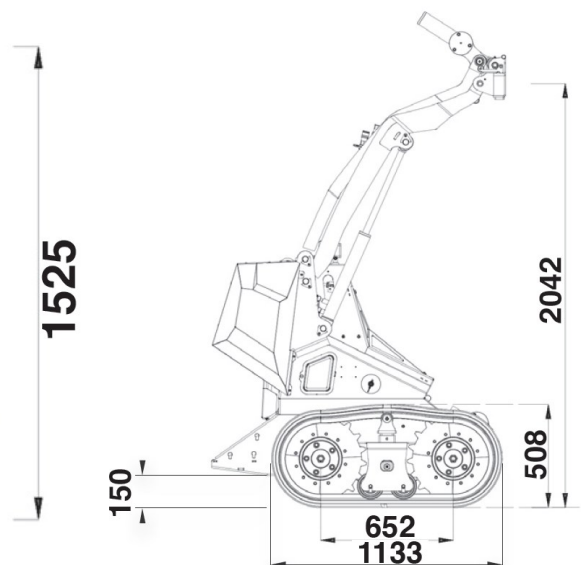

Type of Engine: KUBOTA Z602 - E4B
Capacity (kW/Hp): 10,9 / 14,8
Start up: electric
Displacement cm3/ number of cylinders: 599/2
Revolutions per minute (rpm): 3200
Cooling: liquid cooled
Fuel/ fuel tank capacity(l): diesel/ 25
Drive system: Hydraulic 4WD wheel motors
Speed (km/h): 0-6 (proportional)
Hydraulic drive system (l/min - bar): 25,6 - 200
Hydraulic tank capacity (l): 25
Standard wheels: 180 mm Rubber Tracks
Electrical system (V): 12
Battery capacity(Ah): 45
Braking system: Hydraulic with 4 wheel motors
Steering: Skid Steering
Lifting capacity (Kg): 340 (with counterweights)
Traction force (Kg): 420 (with counterweights)
Breakout force (Kg): 330
Dimensions (L mm x W mm x H mm): 1525x1050x1305
Weight (Kg): 884
Auxiliary Hydraulics included

* Model available also with remote control.