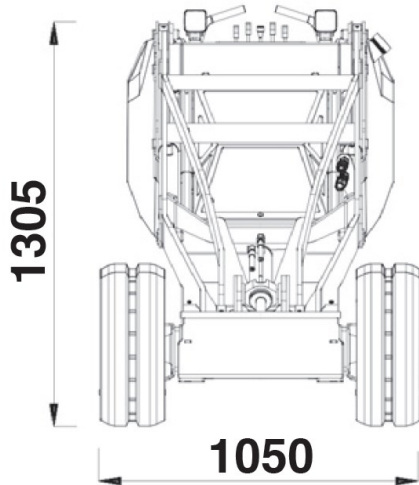

Type of Engine: KUBOTA Z602 - E4B
Capacity (kW/Hp): 10,9 / 14,8
Start up: electric
Displacement cm3/ number of cylinders: 599/2
Revolutions per minute (rpm): 3200
Cooling: liquid cooled
Fuel/ fuel tank capacity(l): diesel/ 25
Drive system: Hydraulic 4WD wheel motors
Speed (km/h): 0-6 (proportional)
Hydraulic drive system (l/min - bar): 25,6 - 200
Hydraulic tank capacity (l): 25
Standard wheels: 180 mm Rubber Tracks
Electrical system (V): 12
Battery capacity(Ah): 45
Braking system: Hydraulic with 4 wheel motors
Steering: Skid Steering
Lifting capacity (Kg): 340 (with counterweights)
Traction force (Kg): 420 (with counterweights)
Breakout force (Kg): 330
Dimensions (L mm x W mm x H mm): 1525x1050x1305
Weight (Kg): 884
Auxiliary Hydraulics included

* Model available also with remote control.