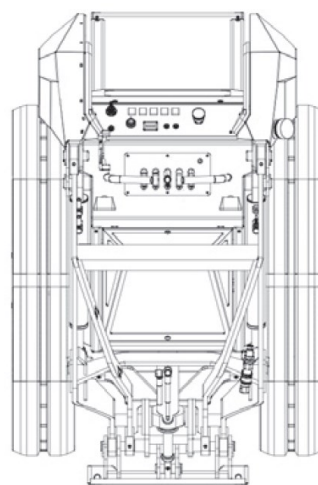

Type of Engine: KUBOTA Z602 - E4B
Capacity (kW/Hp): 10,9 / 14,8
Start up: electric
Displacement cm3/ number of cylinders: 599/2
Revolutions per minute (rpm): 3200
Cooling: liquid cooled
Fuel/ fuel tank capacity(l): diesel/ 25
Drive system: Hydraulic 4WD wheel motors
Speed (km/h): 0-6 (proportional)
Hydraulic drive system (l/min - bar): 25,6 - 200
Hydraulic tank capacity (l): 25
Standard wheels: 180 mm Rubber Tracks
Electrical system (V): 12
Battery capacity(Ah): 45
Braking system: Hydraulic with 4 wheel motors
Steering: Skid Steering
Lifting capacity (Kg): 340 (with counterweights)
Traction force (Kg): 420 (with counterweights)
Breakout force (Kg): 330
Dimensions (L mm x W mm x H mm): 1525x1050x1305
Weight (Kg): 884
Auxiliary Hydraulics included

* Model available also with remote control.